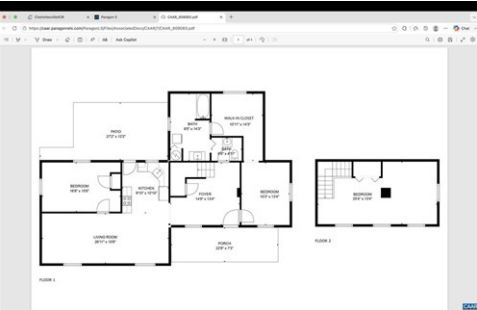

\$ 325,000

1983 Howardsville Tpke, Lyndhurst, VA 22952

- » Beds: 3 | Baths: 1 Full
- » MLS #: 678227
- » Single Family | 1,784 ft² | Lot: 22,216 ft² (0.51 acres)
- » More Info: 1983HowardsvilleTpke.IsForSale.com

Welcome to this recently renovated farmhouse where timeless character meets modern comfort. Originally built in 1942 and thoughtfully expanded in later years, this charming home has undergone extensive updates, allowing you to enjoy the feel of a newer home while preserving its classic appeal. The heart of the home features a completely renovated kitchen with new cabinetry, Corian countertops, and updated appliances. Throughout the home you'll find new flooring, fresh paint, solid wood interior doors, updated windows, and abundant natural light. Major system improvements include updated plumbing with PEX piping, upgraded electrical service, energy-efficient mini-split systems, new gutters, added insulation, and a newer roof on the main portion of the home. The main level offers two spacious bedrooms and renovated full bath with dual vanities, while the upper level provides a large third bedroom that can also serve as a flex space, office, or guest retreat. With extensive renovations already completed, this move-in-ready farmhouse offers the perfect blend of historic charm, modern updates, and everyday convenience. Whether you're looking for your first home, a peaceful country retreat, this property is one you won't want to miss.